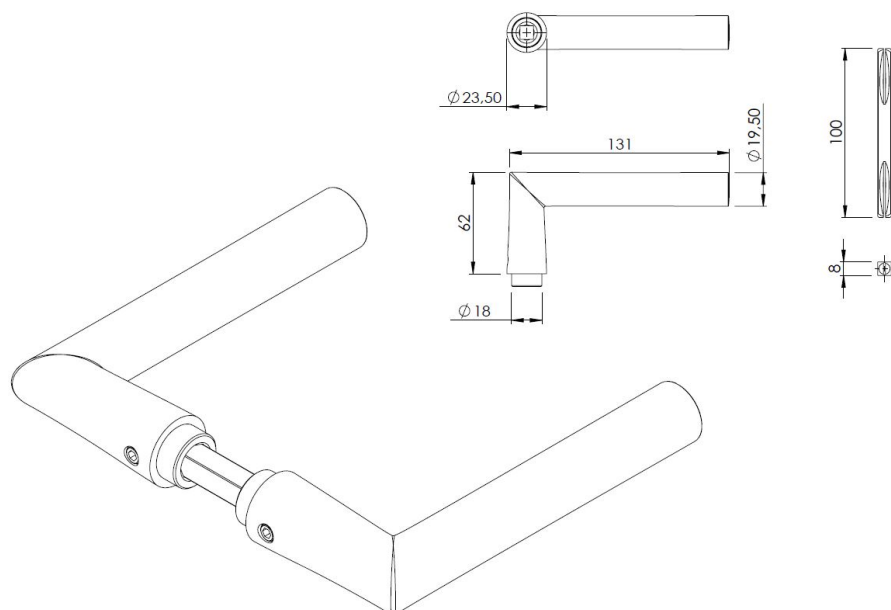

PRODUCT SHEET

Description:

Door Lock Alu Handle "Wayne II", Black Finish, 8x8x100mm Split Spindle

Item number:

27.20.203-4

Units	Box	Carton	HS Code	Barcode
Pair	1	40	7616991099	 5704866495721

SISO A/S

Mileparken 11
DK-2740 Skovlunde
Denmark
VAT: DK 24786013